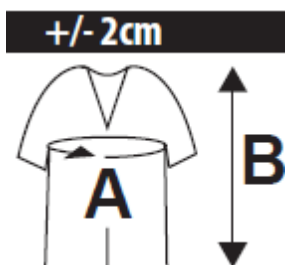

Fiche technique vetement/Garment technical data sheet – 08189

	Mesures des tailles/Sizes measurements [cm]					
Taille/Size:	S	M	L	XL	XXL	XXXL
A. Poitrine/ Chest:	100	105	109	114	119	124
B. Longueur totale / Back length:	70	71,5	73	74,5	76	76,5

Dessin et photo/ Drawing and photo

Vicenza, 01/07/2020

A handwritten signature in black ink, appearing to read 'M. Scattolon'.

Resp. Achats/Purchasing manager